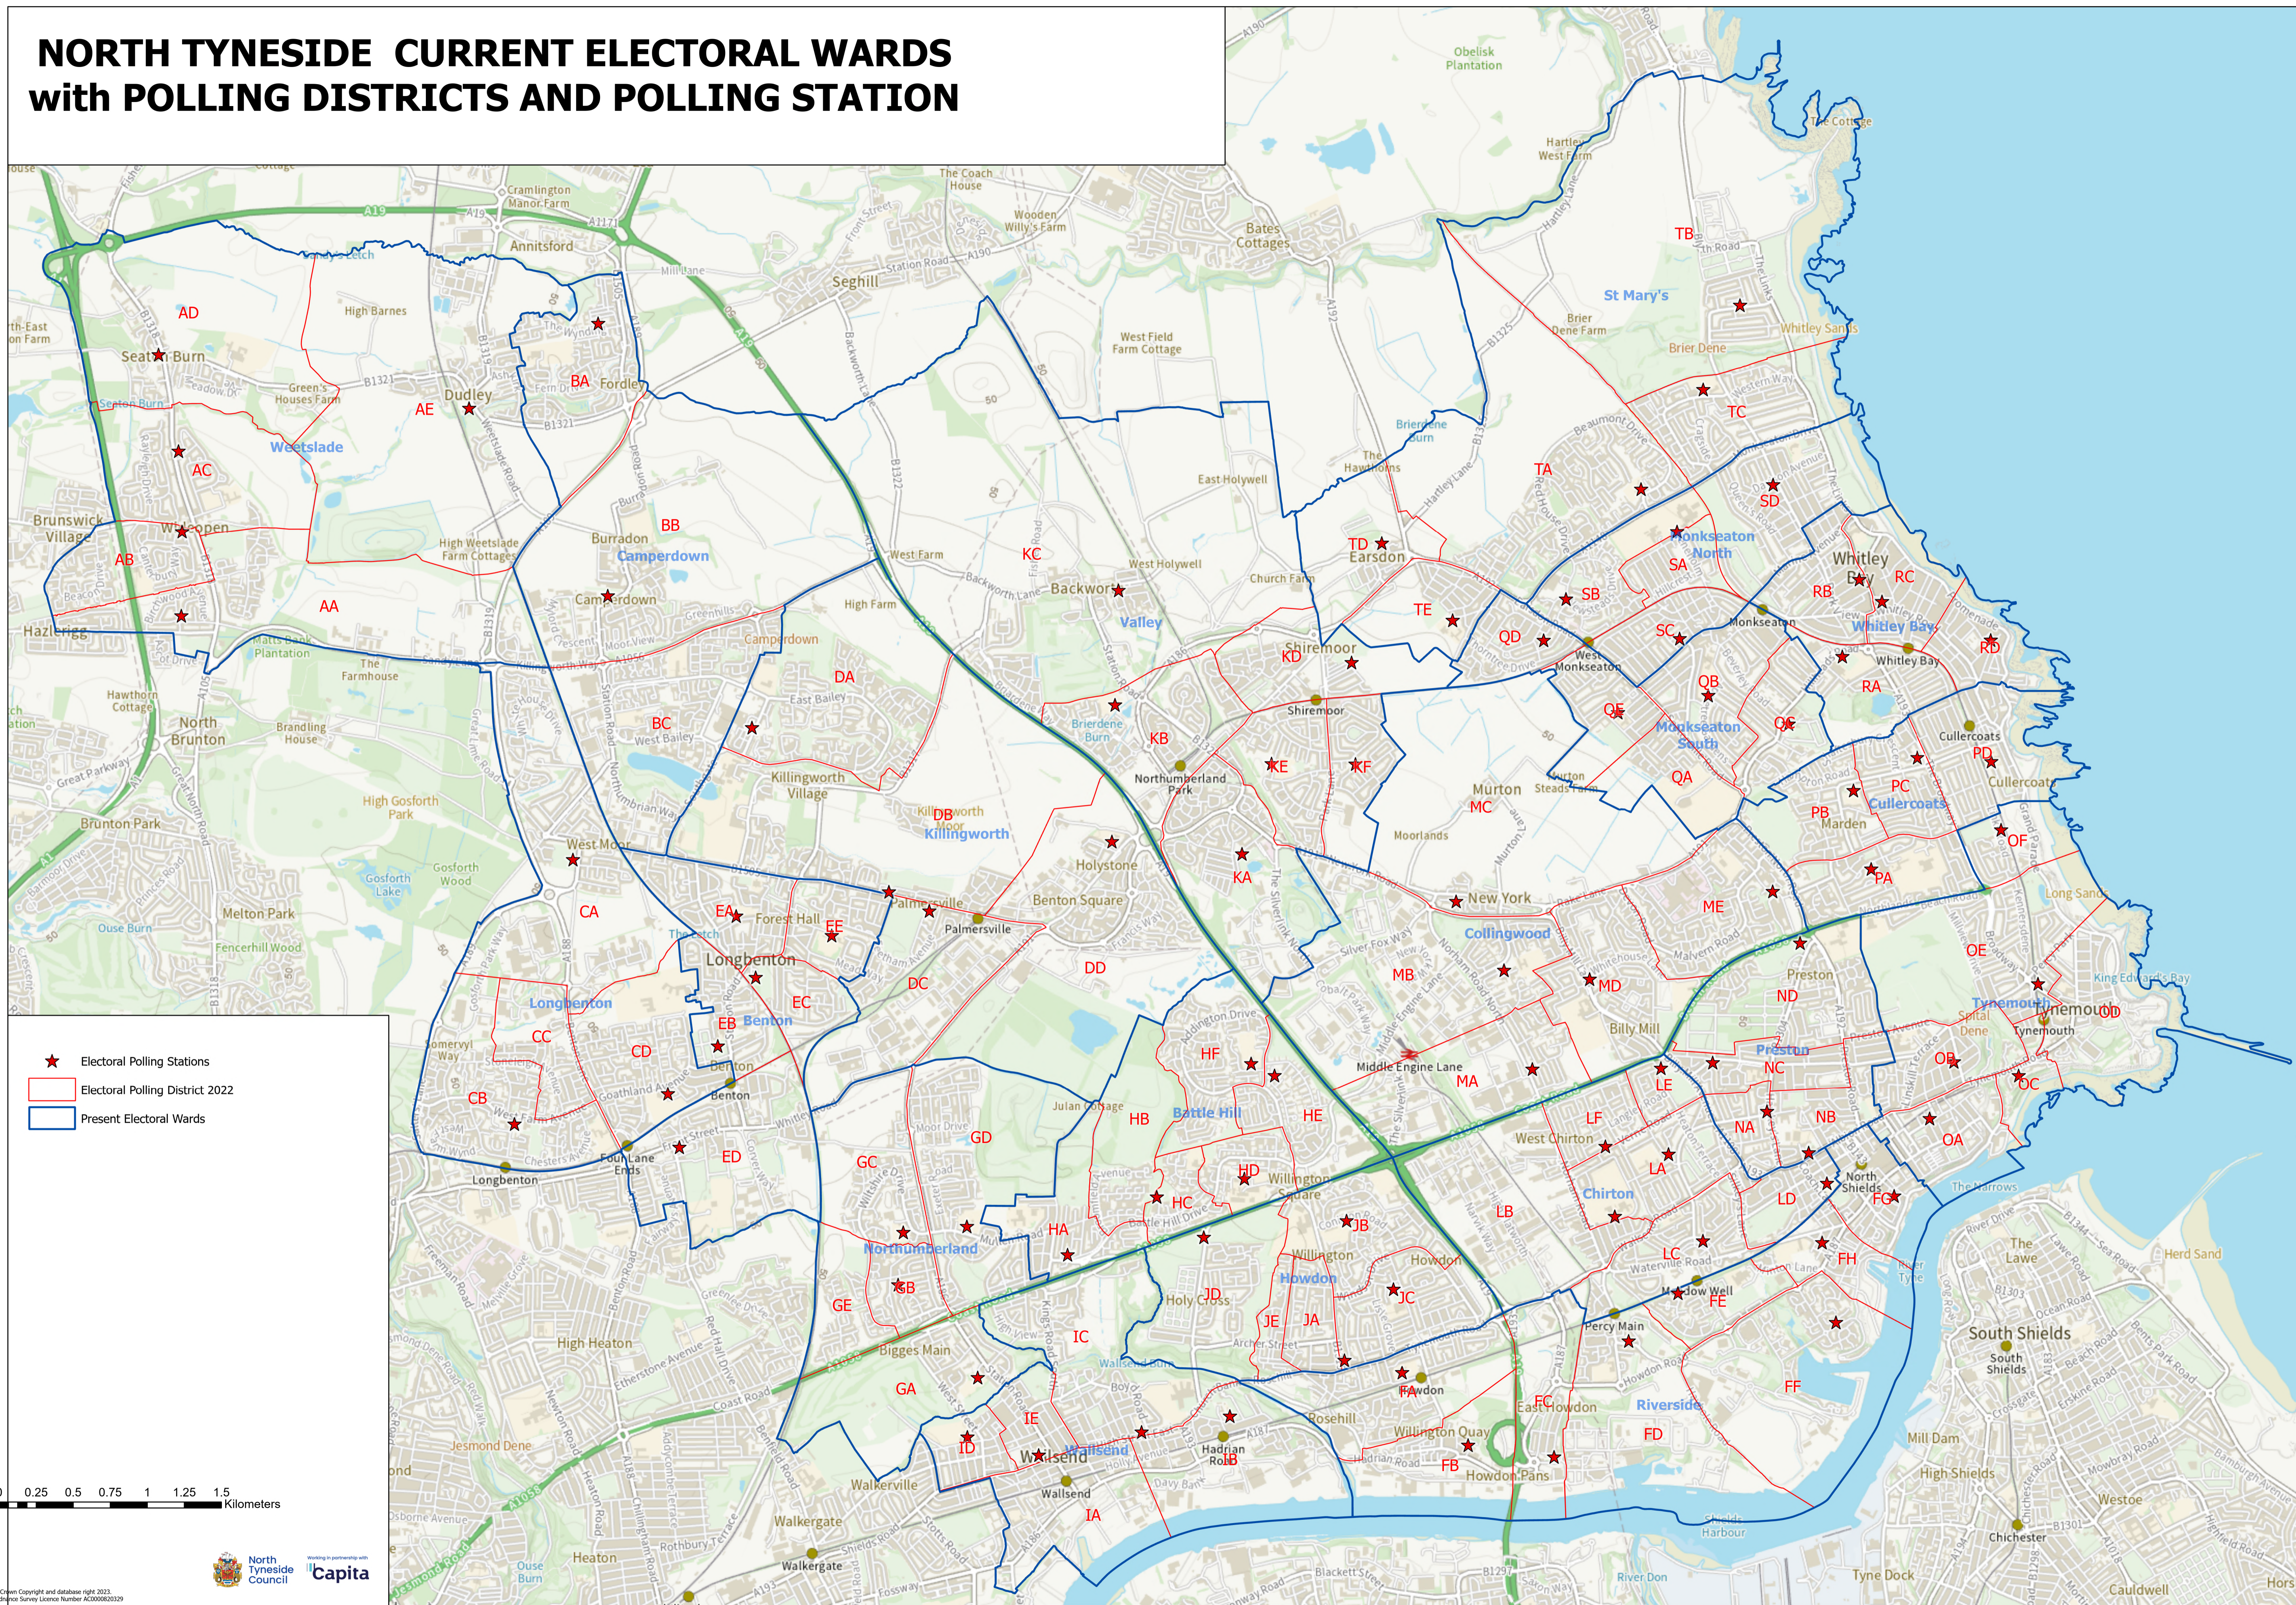

NORTH TYNESIDE CURRENT ELECTORAL WARDS with POLLING DISTRICTS AND POLLING STATION

- ★ Electoral Polling Stations
- ▭ Electoral Polling District 2022
- ▭ Present Electoral Wards