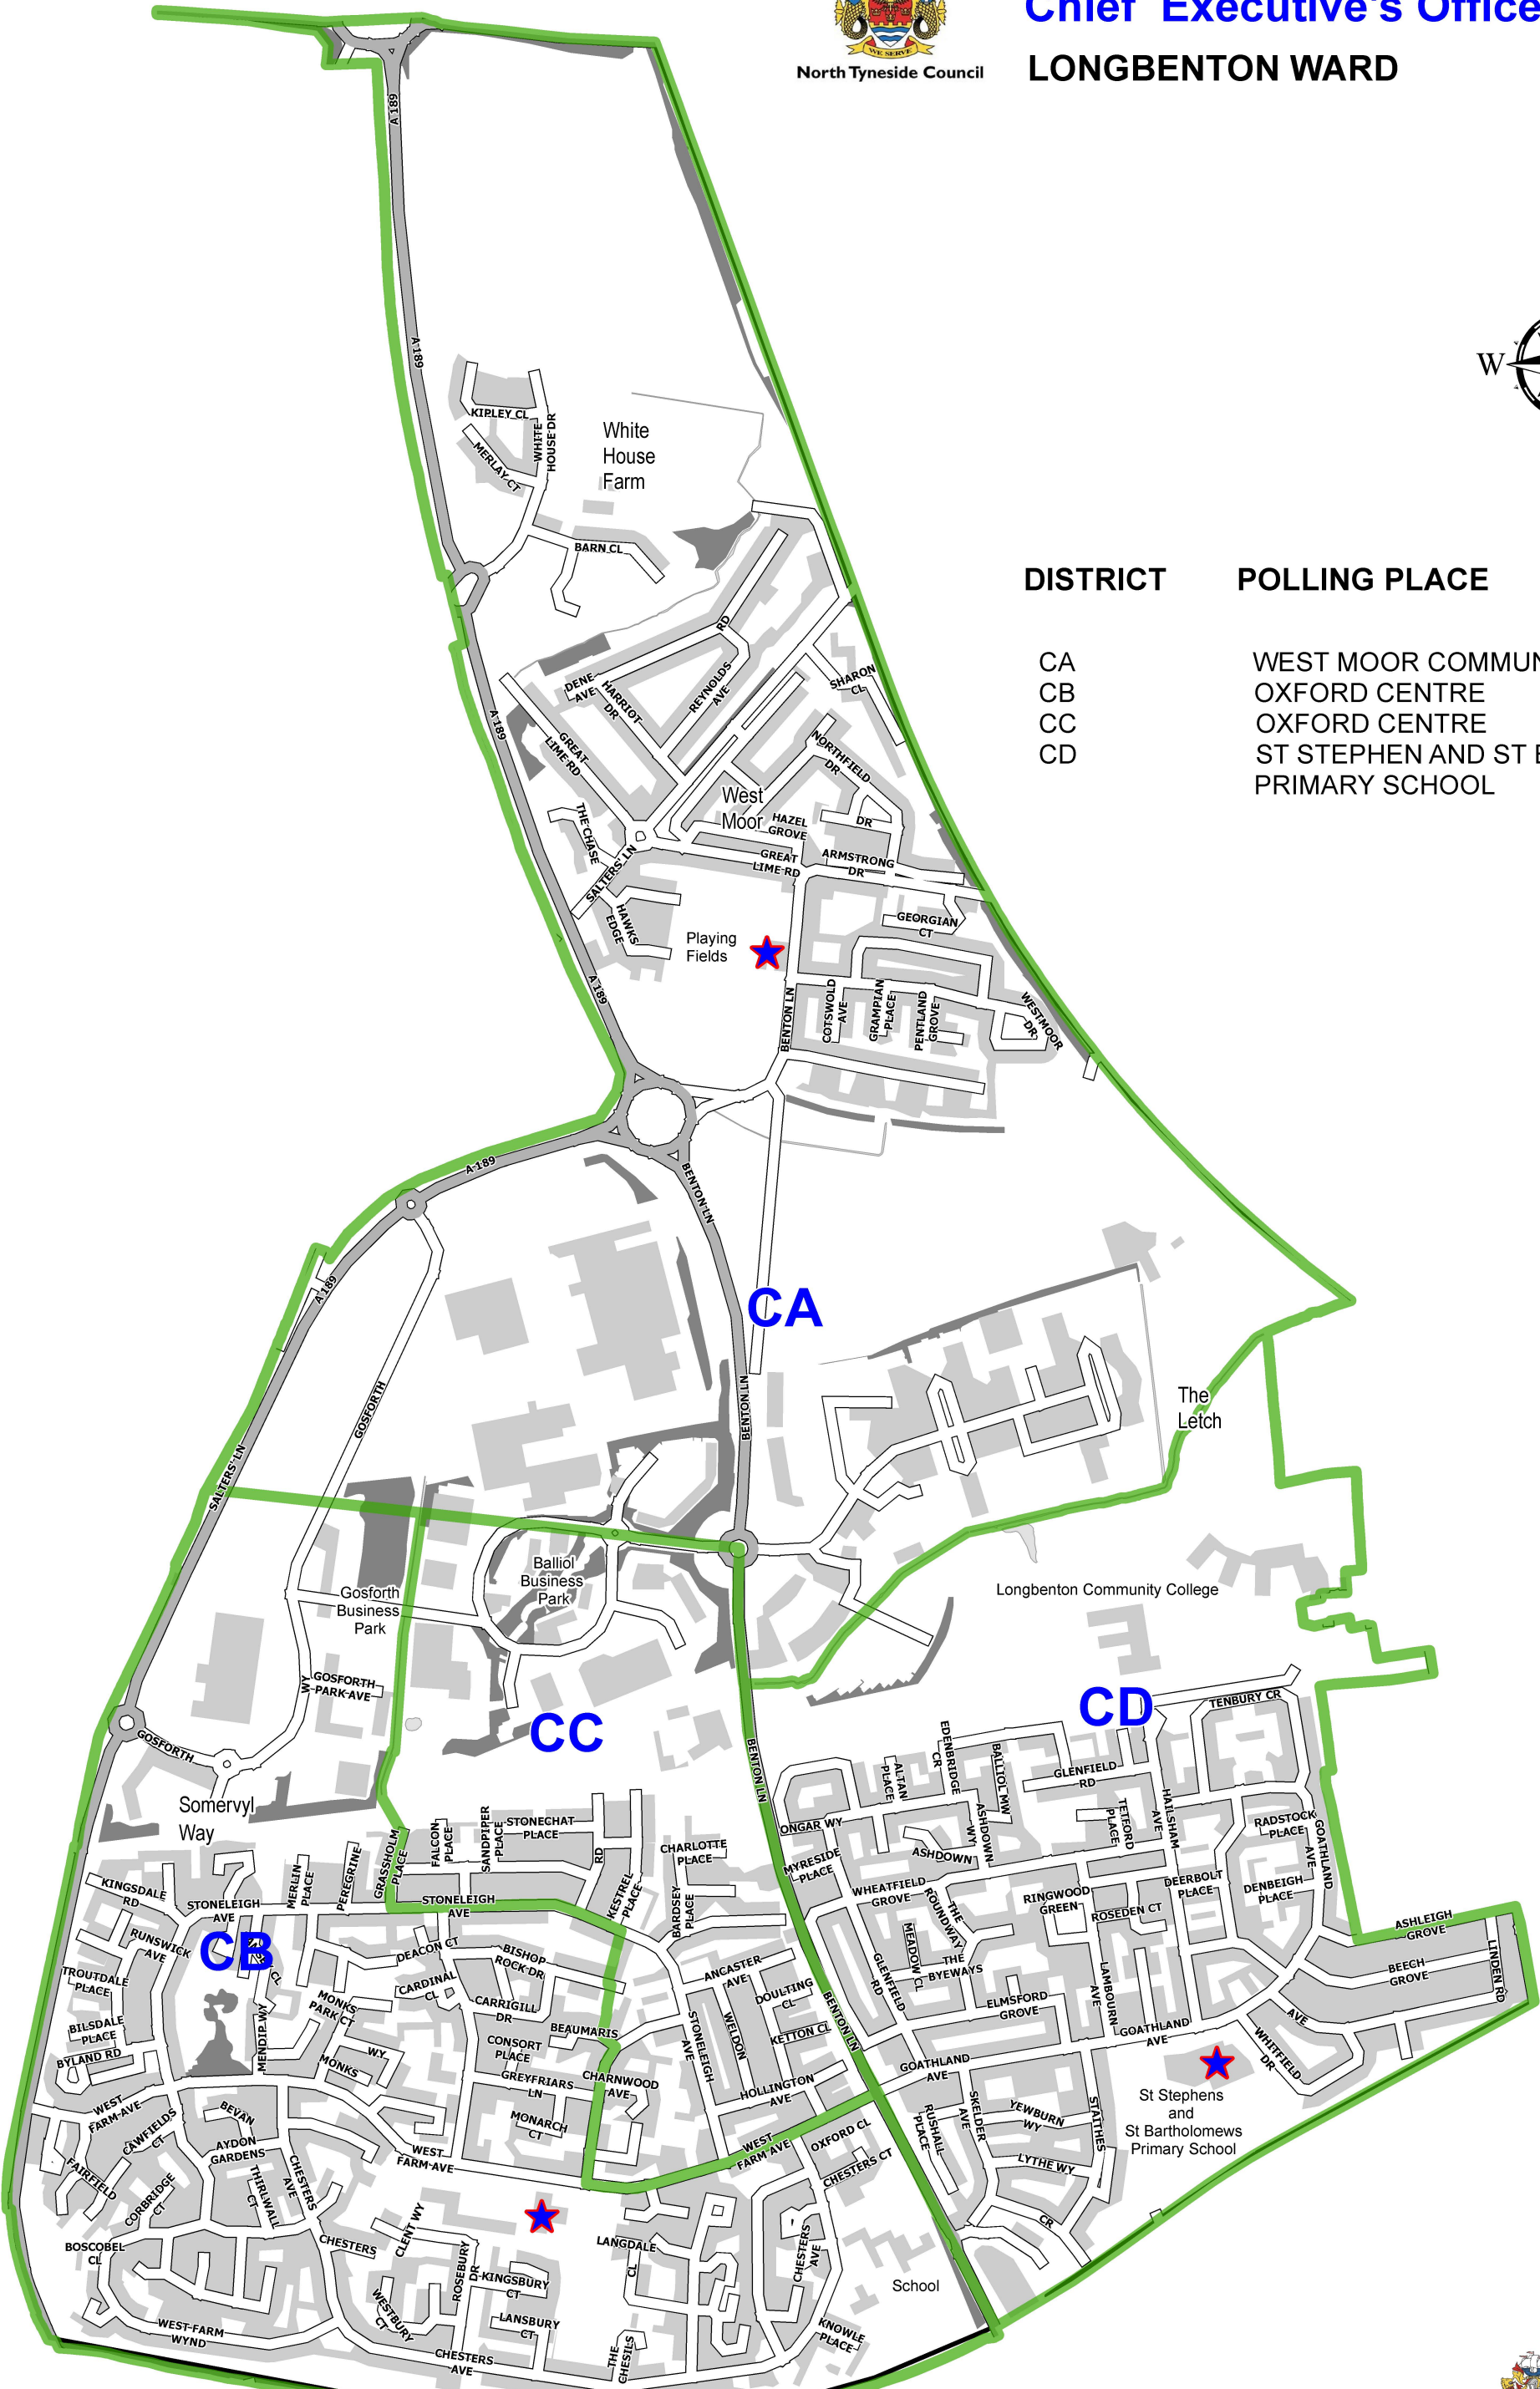

North Tyneside Council

NORTH TYNESIDE COUNCIL

Chief Executive's Office

Longbenton Ward

DISTRICT

POLLING PLACE

- CA
- CB
- CC
- CD

- WEST MOOR COMMUNITY BUILDING
- OXFORD CENTRE
- OXFORD CENTRE
- ST STEPHEN AND ST BARTHOLOMEW PRIMARY SCHOOL

0 100 200 300 400 500 Meters