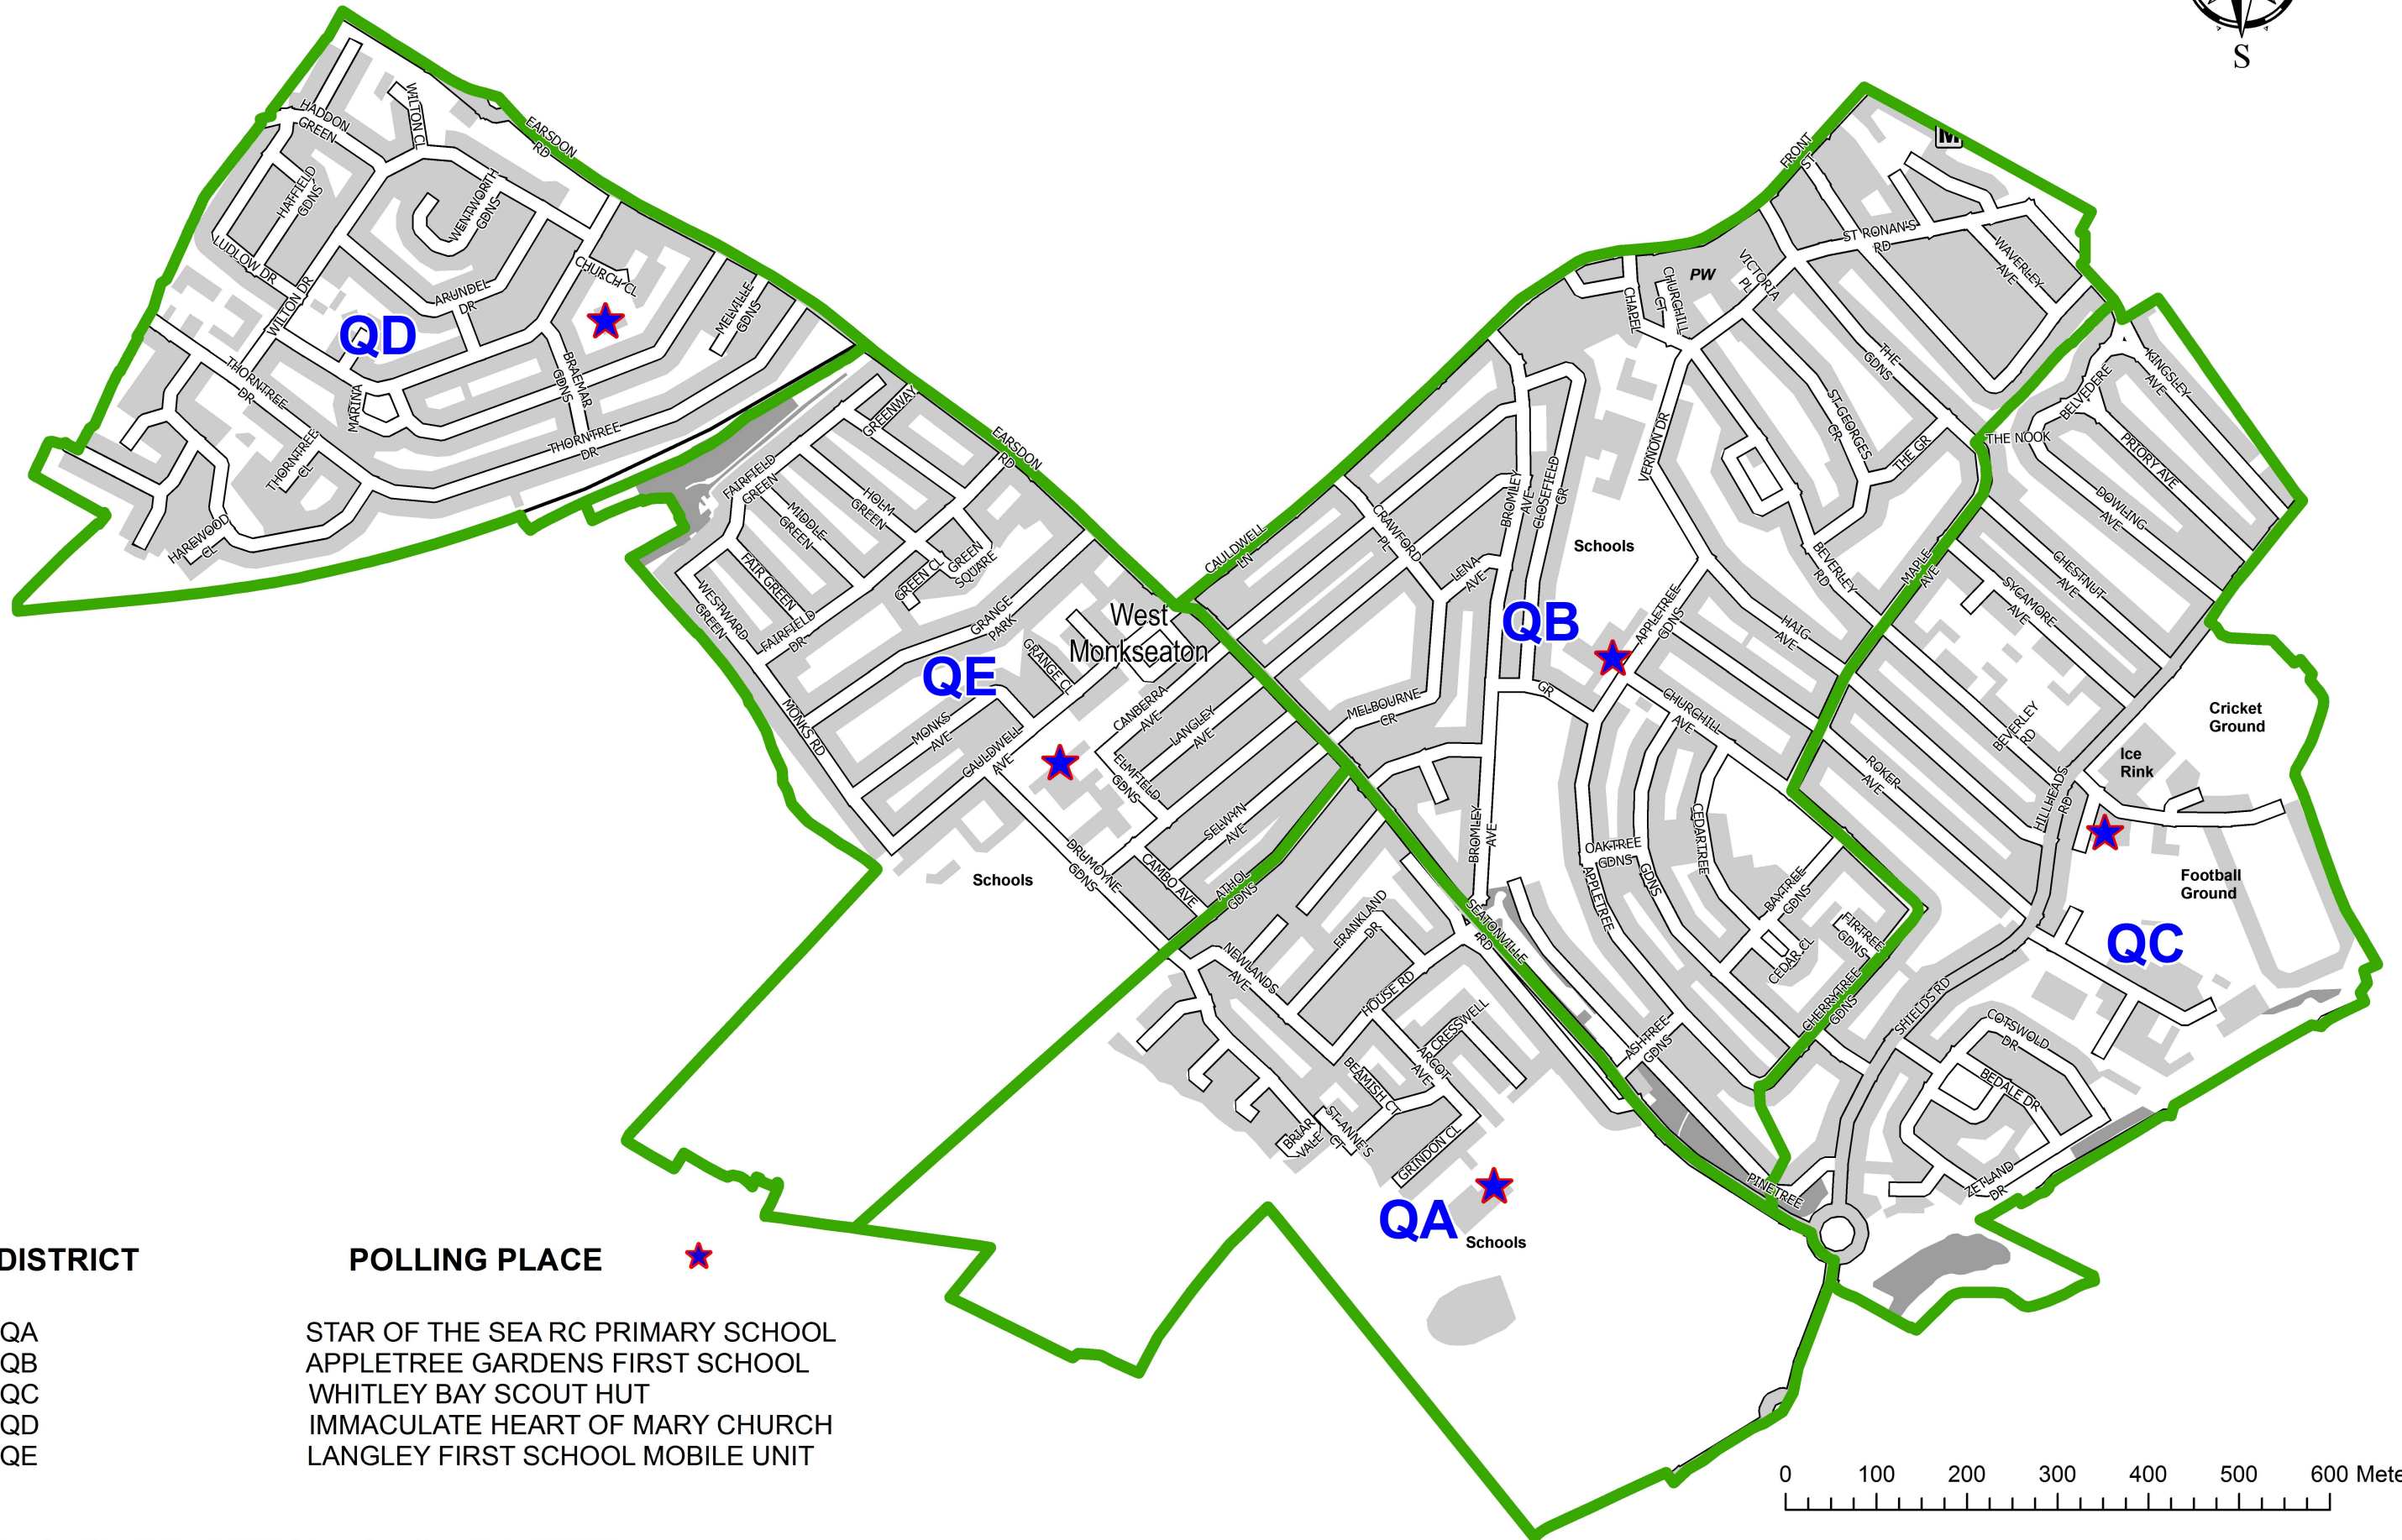

North Tyneside Council

NORTH TYNESIDE COUNCIL

Chief Executive's Office

MONKSEATON SOUTH WARD

DISTRICT	POLLING PLACE	★
-----------------	----------------------	---

- | | |
|----|-----------------------------------|
| QA | STAR OF THE SEA RC PRIMARY SCHOOL |
| QB | APPLETREE GARDENS FIRST SCHOOL |
| QC | WHITLEY BAY SCOUT HUT |
| QD | IMMACULATE HEART OF MARY CHURCH |
| QE | LANGLEY FIRST SCHOOL MOBILE UNIT |