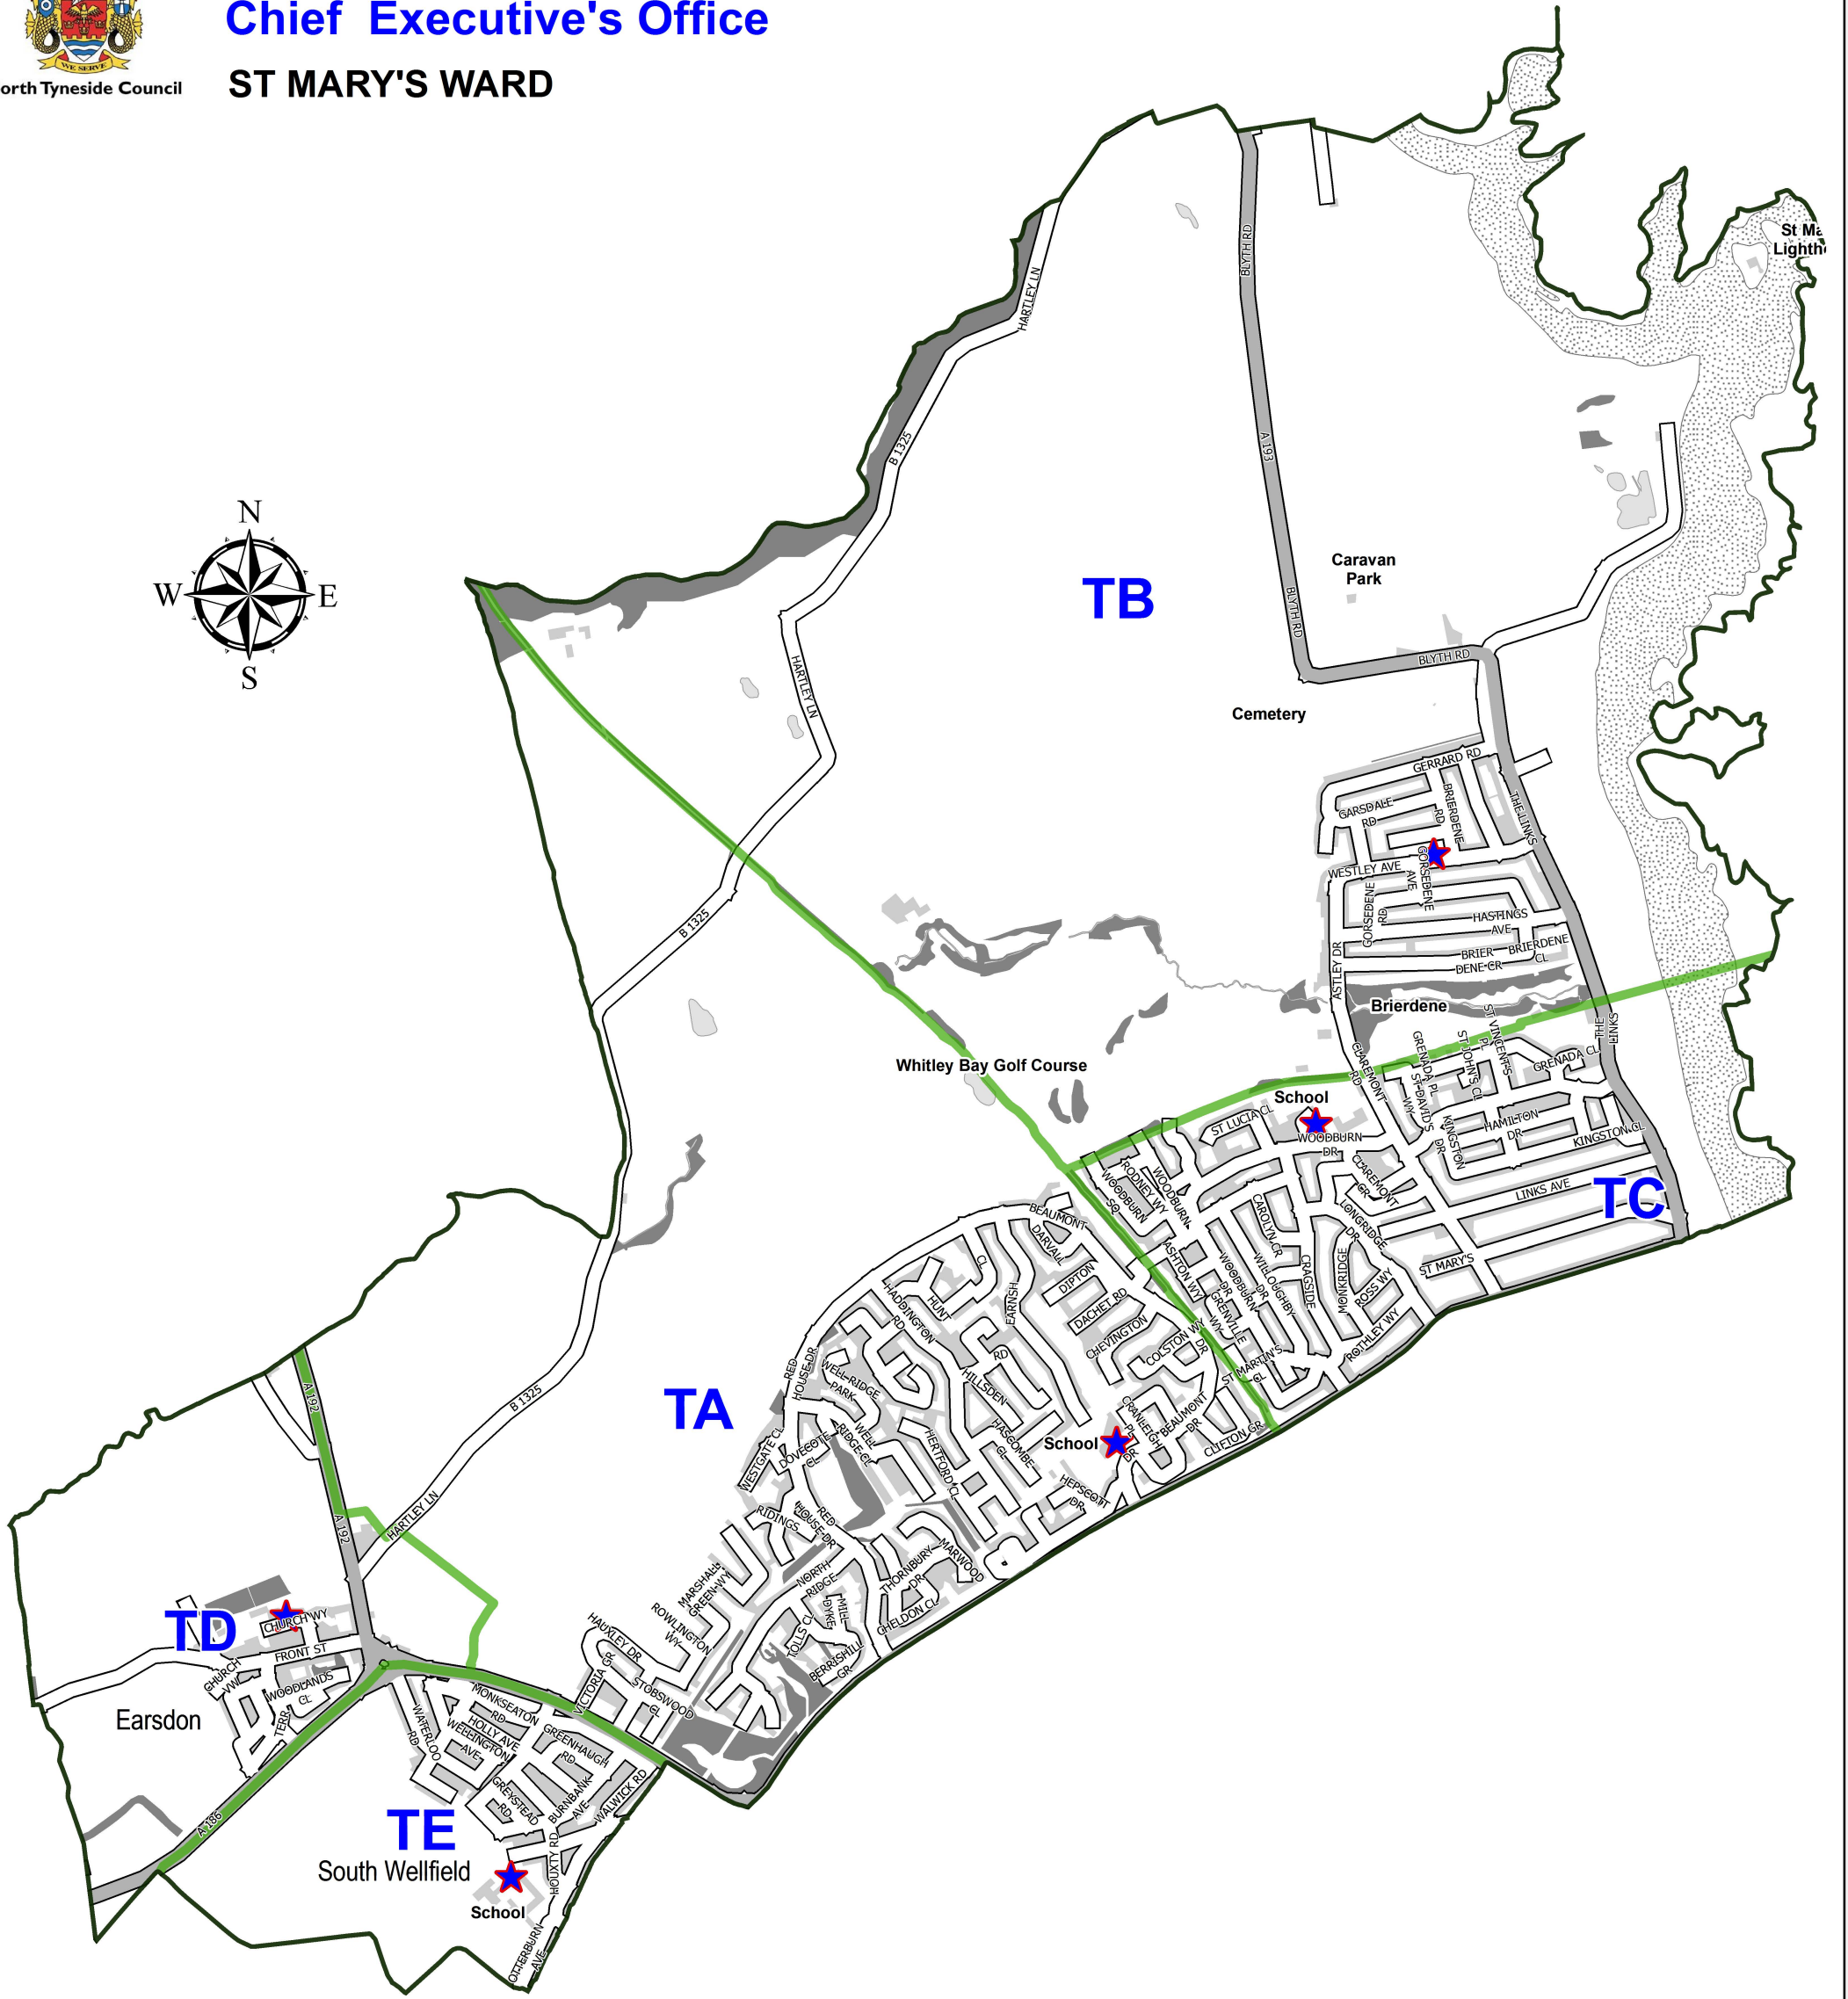

North Tyneside Council

NORTH TYNESIDE COUNCIL

Chief Executive's Office

ST MARY'S WARD

DISTRICT

POLLING PLACE

- TA
- TB
- TC
- TD
- TE

- SOUTHRIDGE FIRST SCHOOL
- WESTLEY AVENUE (TEMPORARY)
- WHITLEY LODGE FIRST SCHOOL
- EARSDON & WELLFIELD COMMUNITY CENTRE
- WELLFIELD MIDDLE SCHOOL

Working in partnership with
CAPITA

North Tyneside Council

0 100 200 300 400 Meters